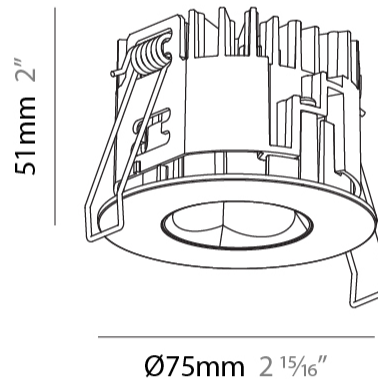

Series: Oiko Pro Round
Subseries: Oiko Pro Round Fixed
Partner: Prolicht
Division: Architectural
Installation: Recessed
Product Type: Downlight
Mounting Location: Ceiling
Light Distribution: Direct

PHYSICAL

Aperture Sizes - Downlights: 1"
Shape: Round
Diameter (mm): 75
Diameter (in): 2 ¹⁵/₁₆"
Height (mm): 51
Height (in): 2
Ceiling Thickness (mm): 1 - 25
Ceiling Thickness (in): 1/16 - 1 3/16
Min. Recessing Depth (mm): 55
Min. Recessing Depth (in): 2 ³/₁₆"
Diffuser: Lens Pack - Spread Lens / Linear Spread Lens / Honeycomb Louver
Fixture Finish: SSR / BKV / CWI / CRY / HAB / UFT / ITA / RUA / FTG / MYG / LOD / PUS / FRO / FUP / KIA / POP / BLS / SPG / MEY / GOH / CHC / COM / ABZ / JAG / OBR / MOS / ROR
Fixture Material: Aluminum Die Cast
Cut-out Measurements: 68mm / 2 11/16" Diameter

ELECTRICAL

Lamp Type: LED (Zhaga Standard)
Input Wattage (W): 14
Total Output Wattage (W): 12.7
Dimming: Dali Dimming
Driver Included: No
Driver Location: Recessed Housing
Driver Type: Constant Current - Universal (120Vac only for DALI driver)
Driver Class: Class 2
Input Voltage (V): 120 - 277
Constant Current (MA): 700

LED

Color Temperature (°K): 2700-6500 Tunable White
Max. Delivered Lumen (lm): 1240
Nominal Lumen (lm): 1460
CRI: >93 CRI
Lamp Life (hrs): 50000
Special LEDs offerings: Tunable White

OPTICAL

Reflector: 52
Adjustability: Fixed

RATINGS AND CERTIFICATIONS

Certified By: Certified for North American Standards
IP rating: IP20